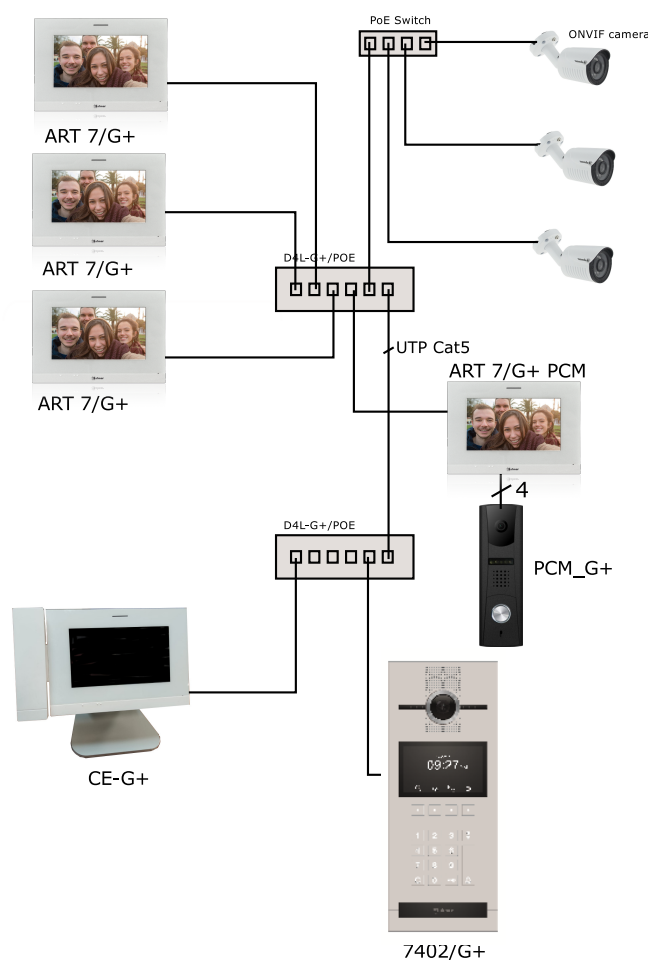

Spec sheet

Ref: Art 7/G+ PCM

Description

Art 7/G+ PCM video monitor, is a TCP/IP solution device, for the communication in luxury homes, residential buildings, condominiums or office buildings.

Thanks to its technology and Peer2Peer facilities Art 7/G+ PCM monitors do not require any server on the installation. The protocol of communication is TCP/IP which makes possible to be connected to a LAN together with other IP devices in the same installation.

The system never becomes busy thanks to the multi-channel feature. The touch capacitive screen displaying big icons makes it user-friendly, specially for elderly or disabled people.

Features

- Missed calls image memory: 100 pics.
- Text messages between apartments.
- Intercommunication between apartments.
- Short-cut list of intercom apartments.
- Selective call to concierge stations.
- Self-activation of door entry panels.
- Voice mail-box service.
- Communication and ring tone adjustments.
- Track up to 32 ONVIF Cameras.
- Door Bell input tone. Dry contact integrated.
- Output for call signal repeat.
- PCM/G+ 4 wires input.
- 4 Alarm zones inputs. Alarms reported to guard.
- 12Vdc alarm output.
- Emergency texts from guard units.
- Connector RJ-45 fast and secure installation.
- 18Vdc PoE.

Technical details

Resolution: 800 x 480 px.
 Video coding: H.264.
 Operative system: Linux.
 Power consumption: max. 500mA. Idle 90mA.
 Working temperature: -10° to 60°
 Humidity: 10% - 90% non condensing.
 Voltage: 18Vdc PoE. Requires specific switches.
 Construction: ABS plastic and glass.
 Touch screen: Full capacitive.

Options

SOB-M
Desktop adaptor

Dimensions: 222(W) 154 (H) 20 (D) mm

Diagram

For further information download the instructions manual.

Due to continuous product improvement, all colors, sizes, materials, finishes and specifications are subject to change without notice.